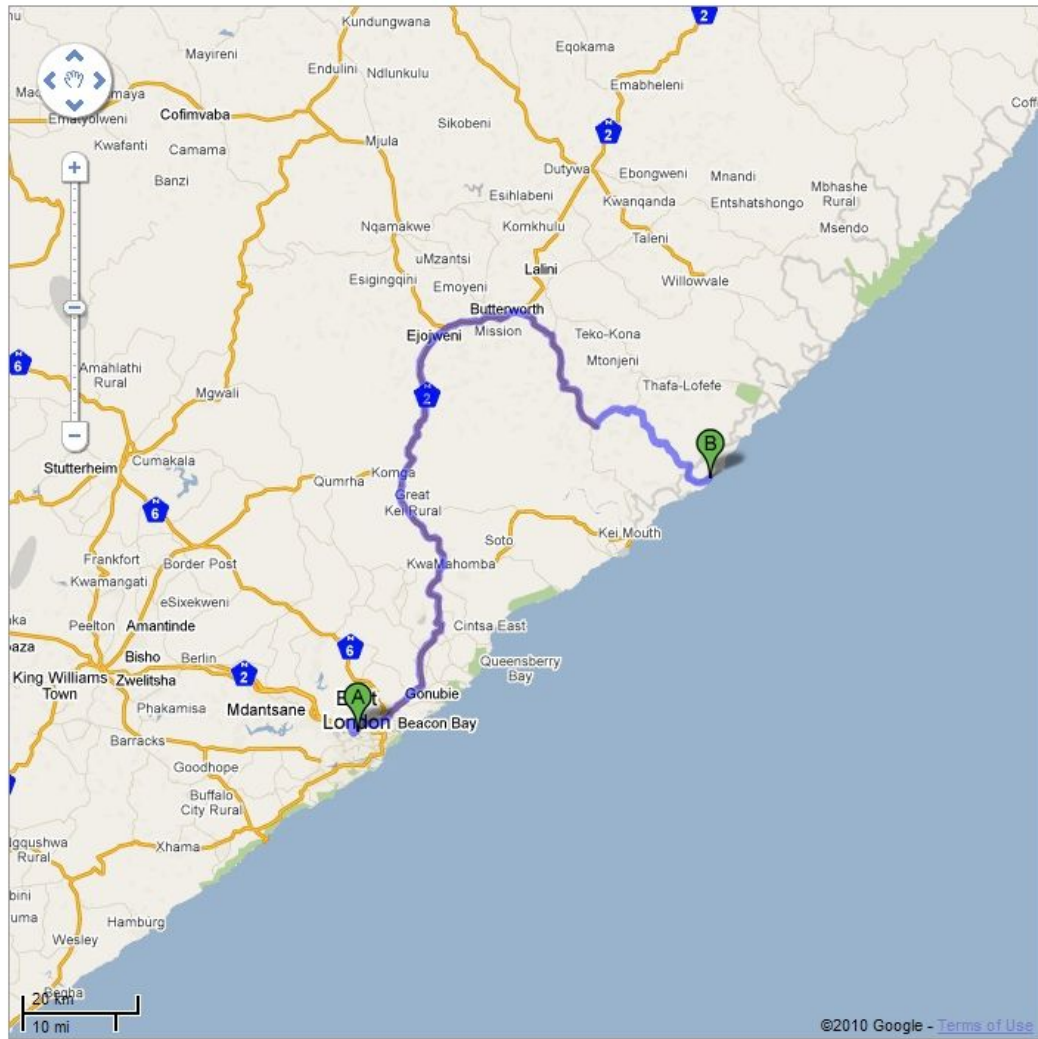

Directions to Wavecrest
173 km – about 3 hours 15 mins

You can enter notes here.

A East London

 East London

1. Head **northeast** on **Maggs St** toward **McBeath Rd** go 77 m
total 77 m
-  2. Take the 1st **left** onto **McBeath Rd** go 350 m
total 400 m
-  3. Turn **left** at **Curtis Rd**
About 1 min go 500 m
total 900 m
-  4. Turn **right** at **Main Rd/M4**
About 4 mins go 2,2 km
total 3,2 km
-  5. Turn **right** at **N2** go 16 m
total 3,2 km
6. Take the ramp onto **N2**
About 1 hour 17 mins go 107 km
total 110 km
-  7. Turn **right** at **R409**
About 30 mins go 30,3 km
total 140 km
-  8. Turn **left**
About 28 mins go 11,3 km
total 151 km
-  9. Turn **right**
About 37 mins go 15,0 km
total 166 km
-  10. Turn **right**
About 17 mins go 6,5 km
total 173 km

 Wavecrest